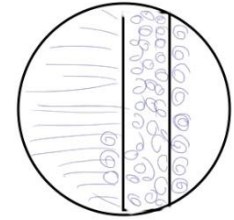

WHOLE IMAGE	DETAIL	INFO:
		<p>Clay:</p>  <p>Quyle Sandstone Buff</p> <p>Platters, 4 ea Black Underglaze on grape design Opal Green over grape design down center; Edges in Woo Yellow</p>
		<p>Clay: Quyle</p>  <p>Sandstone Buff</p> <p>Plate Black Underglaze, Indigo Float on design, Opal Green rest</p>

Clay: Quyle Sandstone Buff

Black underglaze, Indigo
Float on design, opal green
over rest

Clay: Quyle Sandstone Buff

Black underglaze, True
celadon on leaves, chun
plum on rest
Indigo Float on Spirals

Clay: Quyle Sandstone Buff