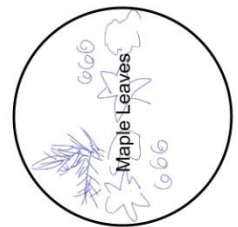

WHOLE IMAGE	DETAIL	INFO:
		<p>Clay:</p>  <p>Quyle Sandstone Buff</p> <p>Platters, 4 ea Black Underglaze on grape design Opal Green over grape design down center; Edges in Woo Yellow</p>
		<p>Clay: Quyle</p>  <p>Sandstone Buff</p> <p>Plate Black Underglaze, Indigo Float on design, Opal Green rest</p>

Clay: Quyle Sandstone Buff

Black underglaze, Indigo
Float on design, opal green
over rest

Clay: Quyle Sandstone Buff

Black underglaze, True
celadon on leaves, chun
plum on rest
Indigo Float on Spirals

Clay: Quyle Sandstone Buff

--	--	--

		Black underglaze on design. True Celadon on design, chun plum on rest and down center, Oatmeal rim
--	--	--